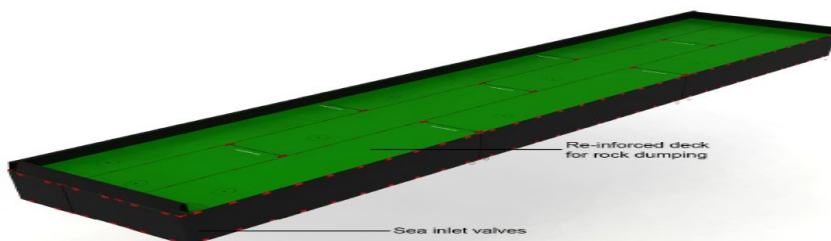

Новая разгрузочная баржа модульного типа

MATERIAL DUMPING BARGE

Dimensions
- Length o.a. 36.58 m
- Breadth o.a. 7.32 m
- Depth o.a. 2.44 m
Load capacity approx. 350 tn
(extendable)

- Mobilisation as ISO containers
- No moving parts
 - low maintenance
 - low purchase price
- Quick and easy operation
- Extendable to any required size